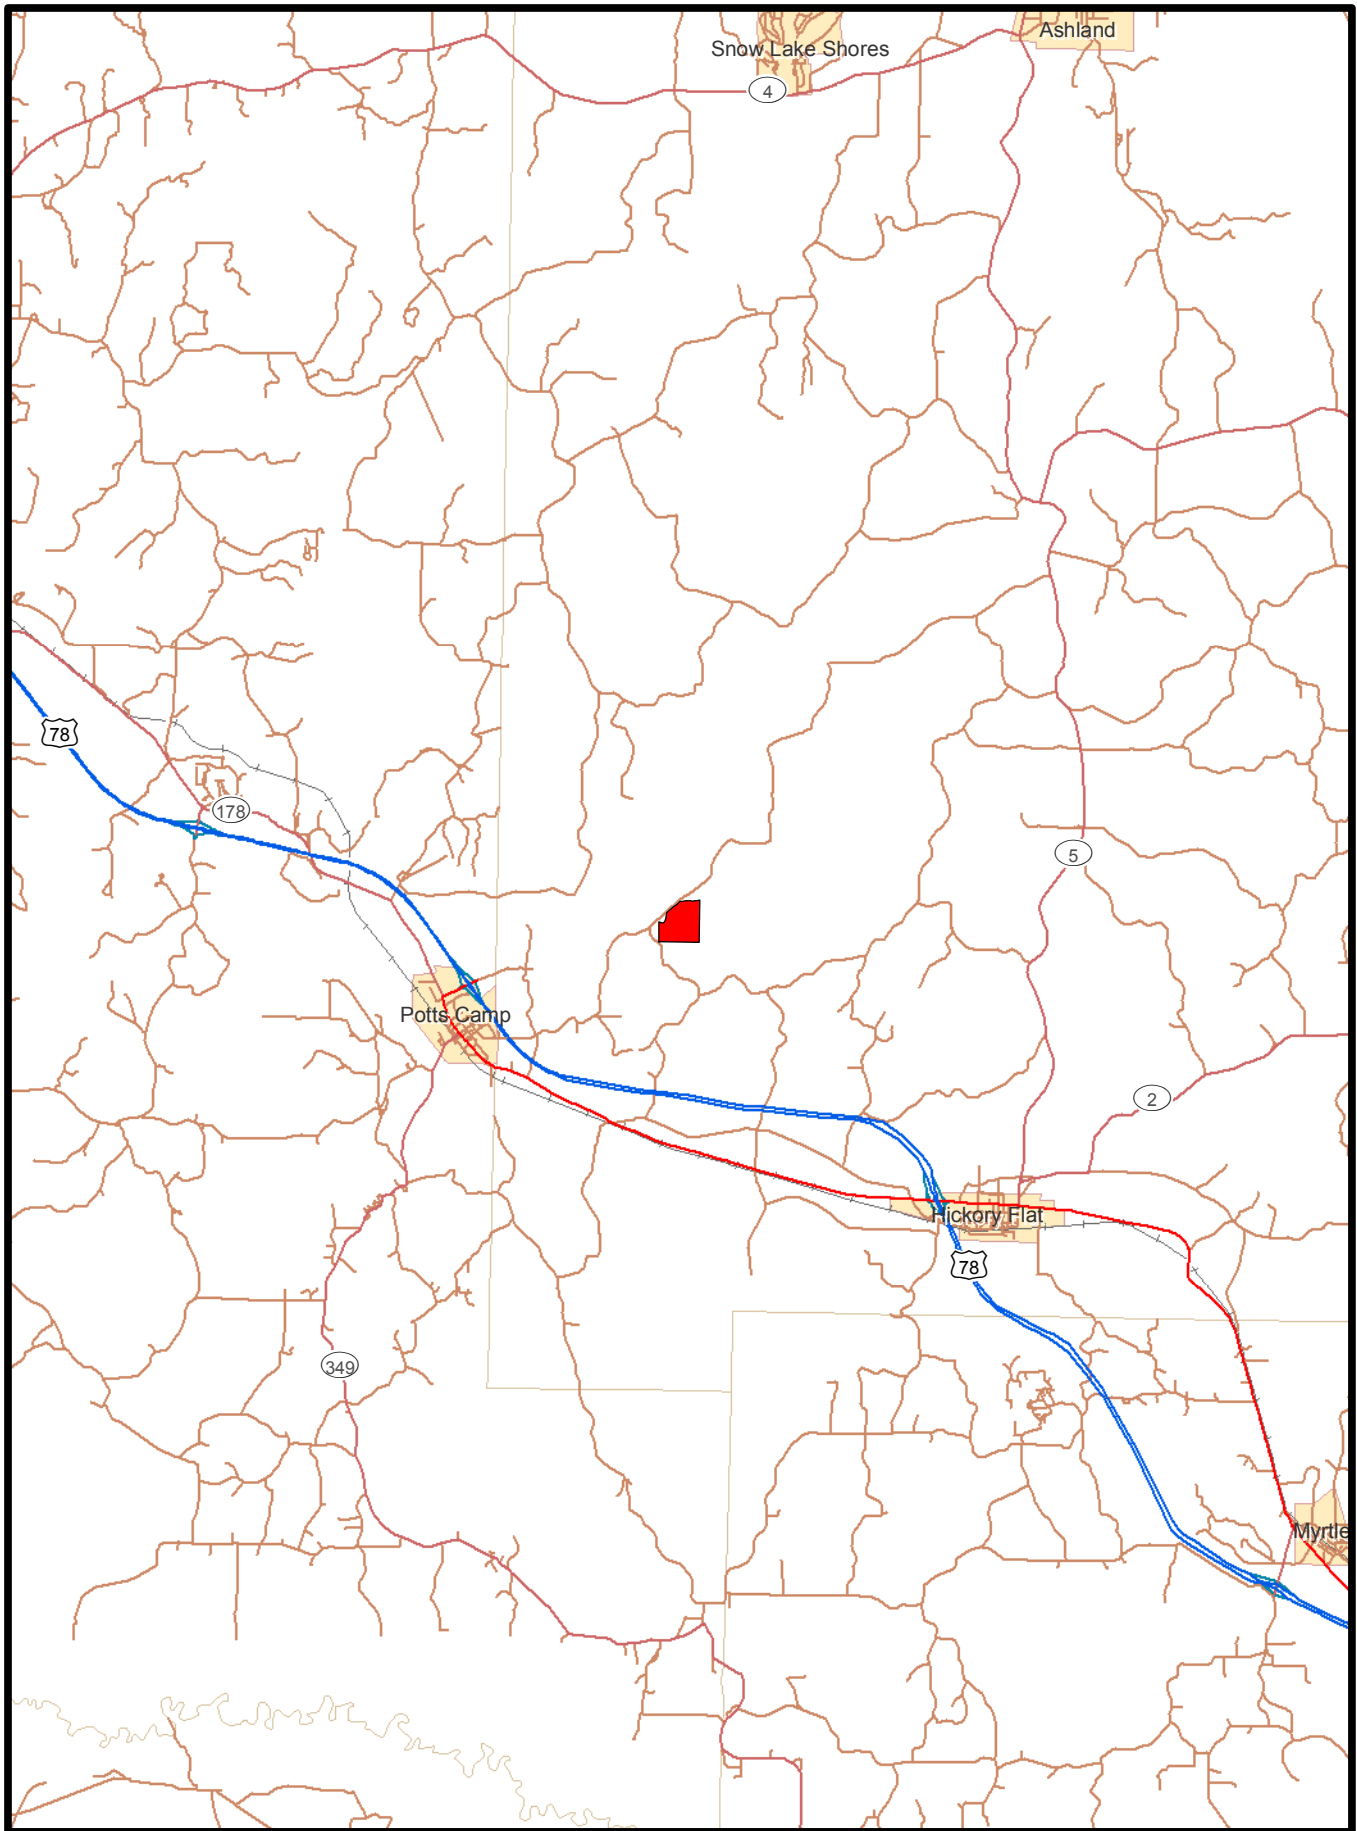

140.7 +/- Acres Beck Springs Rd., Benton Co., MS

1 inch = 2.37 miles

This map was produced for the convenience of prospective buyers. Neither the owner or broker warrants the accuracy of this map.